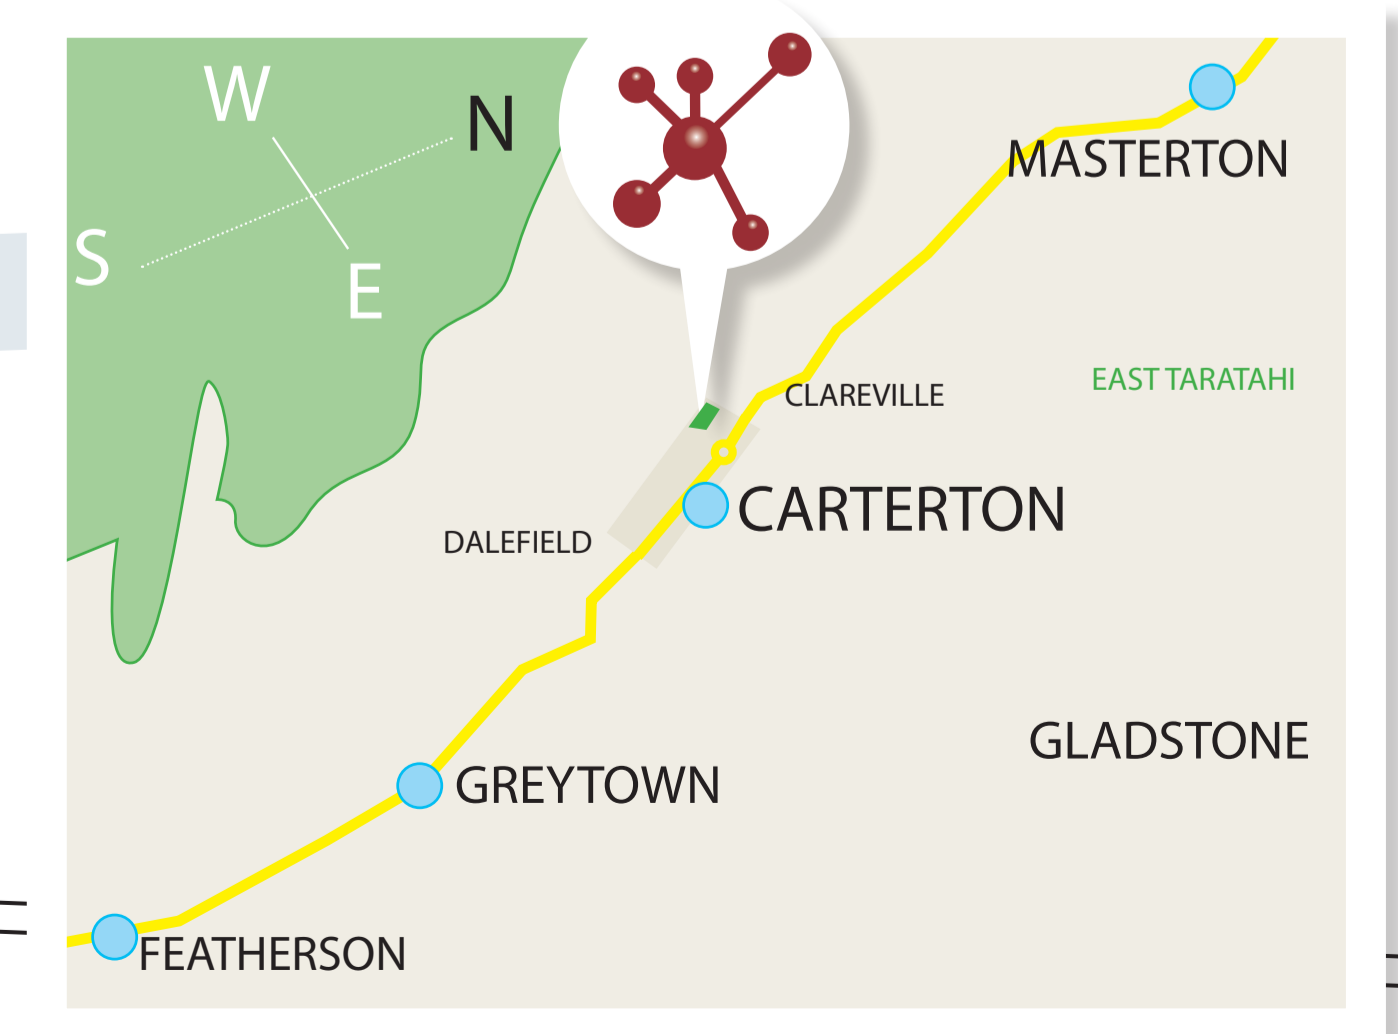

LINCOLN RD

TAVERNER STREET

AUGUSTUS ST

Belvedere Dairy

TAYLOR ST

BELVEDERE ROAD

KENT STREET

PAUA WORLD

CARTERTON RAILWAY STATION
100M

WHEATSTONE ST

HIGH STREET NTH
ROUND-A-BOUT 700M

WYNDHAM STREET

SOUTH TO WELLINGTON RAILWAY LINE NORTH TO MASTERTON

RHODE ST

- Day Care to Playcentre
- Add version number and date